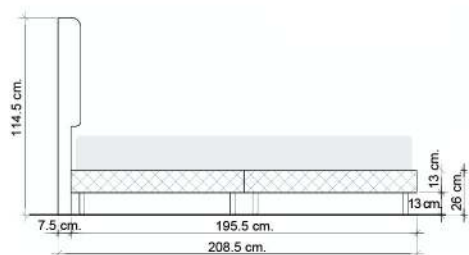

SIDE VIEW

Suitable for mattress height: 18-23 cm. (7"-9")