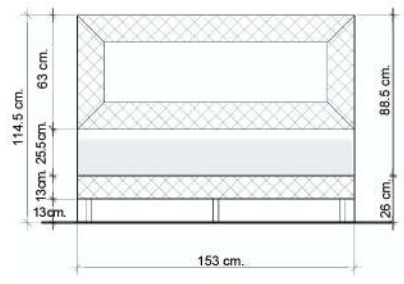

6 ft (King)

For mattress: 6'x6.5' (182 cm. x198 cm.)

5 ft (Queen)

For mattress: 5'x6.5' (152 cm. x198 cm.)

3.5 ft (Twin)

For mattress: 3.5'x6.5' (106 cm. x198 cm.)

TOP VIEW

FRONT VIEW

SIDE VIEW

Suitable for mattress height: 18-23 cm. (7"-9")