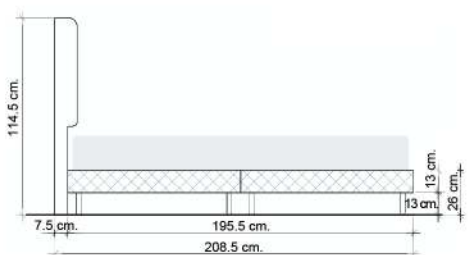

SIDE VIEW

Suitable for mattress height: 18-23 cm. (7"-9")