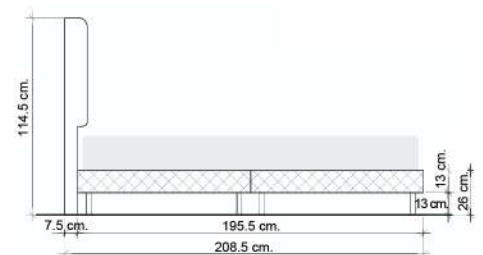

SIDE VIEW

Suitable for mattress height: 18-23 cm. (7"-9")