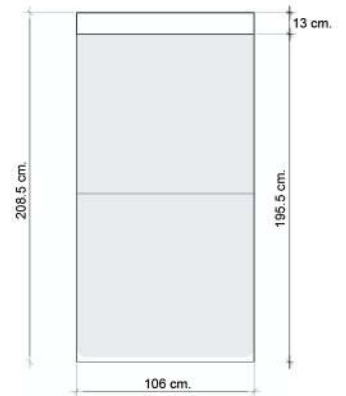

6 ft (King)

For mattress: 6'x6.5' (182 cm. x198 cm.)

5 ft (Queen)

For mattress: 5'x6.5' (152 cm. x198 cm.)

3.5 ft (Twin)

For mattress: 3.5'x6.5' (106 cm. x198 cm.)

TOP VIEW

FRONT VIEW

SIDE VIEW

Suitable for mattress height: 18-23 cm. (7"-9")