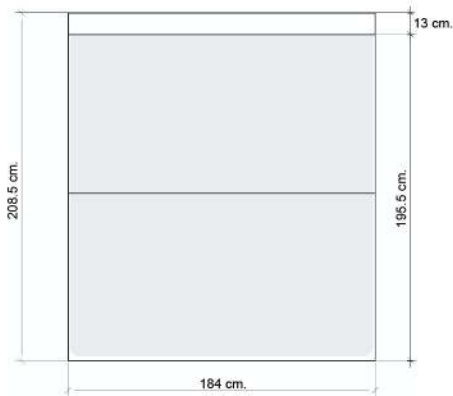

6 ft (King)

For mattress: 6'x6.5' (182 cm. x198 cm.)

5 ft (Queen)

For mattress: 5'x6.5' (152 cm. x198 cm.)

3.5 ft (Twin)

For mattress: 3.5'x6.5' (106 cm. x198 cm.)

TOP VIEW

FRONT VIEW

SIDE VIEW

Suitable for mattress height: 18-23 cm. (7"-9")