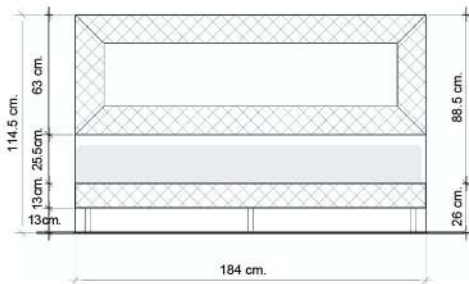

6 ft (King)

For mattress: 6'x6.5' (182 cm. x198 cm.)

5 ft (Queen)

For mattress: 5'x6.5' (152 cm. x198 cm.)

3.5 ft (Twin)

For mattress: 3.5'x6.5' (106 cm. x198 cm.)

TOP VIEW

FRONT VIEW

SIDE VIEW

Suitable for mattress height: 18-23 cm. (7"-9")