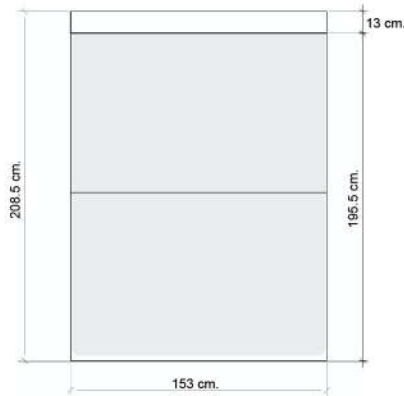

6 ft (King)

For mattress: 6'x6.5' (182 cm. x198 cm.)

5 ft (Queen)

For mattress: 5'x6.5' (152 cm. x198 cm.)

3.5 ft (Twin)

For mattress: 3.5'x6.5' (106 cm. x198 cm.)

TOP VIEW

FRONT VIEW

SIDE VIEW

Suitable for mattress height: 18-23 cm. (7"-9")