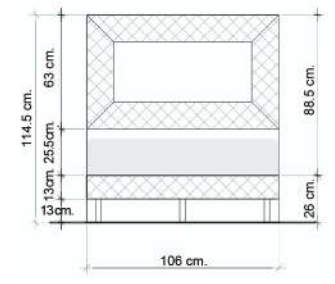

6 ft (King)

For mattress: 6'x6.5' (182 cm. x198 cm.)

5 ft (Queen)

For mattress: 5'x6.5' (152 cm. x198 cm.)

3.5 ft (Twin)

For mattress: 3.5'x6.5' (106 cm. x198 cm.)

TOP VIEW

FRONT VIEW

SIDE VIEW

Suitable for mattress height: 18-23 cm. (7"-9")