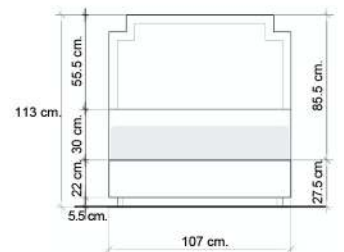

LEMOORE

6 ft (King)

For mattress: 6'x6.5' (182 cm. x198 cm.)

5 ft (Queen)

For mattress: 5'x6.5' (152 cm. x198 cm.)

3.5 ft (Twin)

For mattress: 3.5'x6.5' (106 cm. x198 cm.)

TOP VIEW

FRONT VIEW

SIDE VIEW