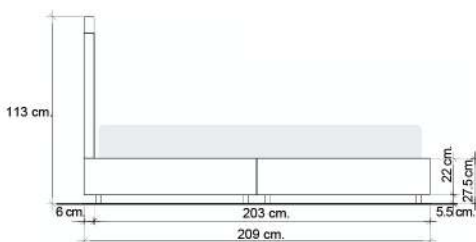

LEMOORE

6 ft (King)

For mattress: 6'x6.5' (182 cm. x198 cm.)

5 ft (Queen)

For mattress: 5'x6.5' (152 cm. x198 cm.)

3.5 ft (Twin)

For mattress: 3.5'x6.5' (106 cm. x198 cm.)

TOP VIEW

FRONT VIEW

SIDE VIEW