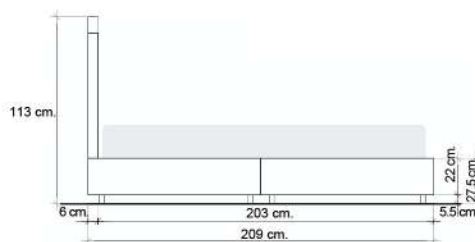

LEMOORE

6 ft (King)

For mattress: 6'x6.5' (182 cm. x198 cm.)

5 ft (Queen)

For mattress: 5'x6.5' (152 cm. x198 cm.)

3.5 ft (Twin)

For mattress: 3.5'x6.5' (106 cm. x198 cm.)

TOP VIEW

FRONT VIEW

SIDE VIEW