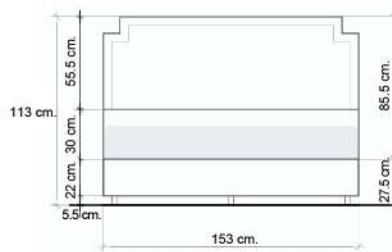

LEMOORE

6 ft (King)

For mattress: 6'x6.5' (182 cm. x198 cm.)

5 ft (Queen)

For mattress: 5'x6.5' (152 cm. x198 cm.)

3.5 ft (Twin)

For mattress: 3.5'x6.5' (106 cm. x198 cm.)

TOP VIEW

FRONT VIEW

SIDE VIEW