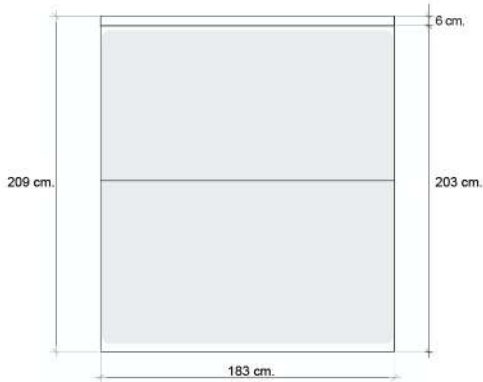

LEMOORE

6 ft (King)

For mattress: 6'x6.5' (182 cm. x198 cm.)

5 ft (Queen)

For mattress: 5'x6.5' (152 cm. x198 cm.)

3.5 ft (Twin)

For mattress: 3.5'x6.5' (106 cm. x198 cm.)

TOP VIEW

FRONT VIEW

SIDE VIEW