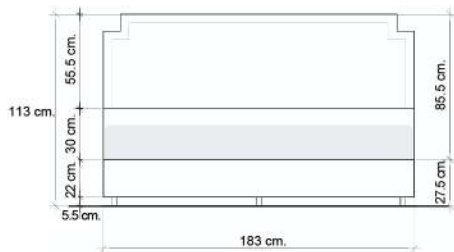

LEMOORE

6 ft (King)

For mattress: 6'x6.5' (182 cm. x198 cm.)

5 ft (Queen)

For mattress: 5'x6.5' (152 cm. x198 cm.)

3.5 ft (Twin)

For mattress: 3.5'x6.5' (106 cm. x198 cm.)

TOP VIEW

FRONT VIEW

SIDE VIEW