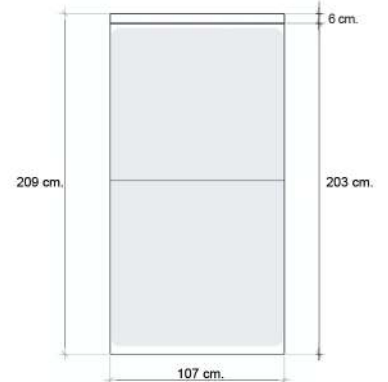

LEMOORE

6 ft (King)

For mattress: 6'x6.5' (182 cm. x198 cm.)

5 ft (Queen)

For mattress: 5'x6.5' (152 cm. x198 cm.)

3.5 ft (Twin)

For mattress: 3.5'x6.5' (106 cm. x198 cm.)

TOP VIEW

FRONT VIEW

SIDE VIEW