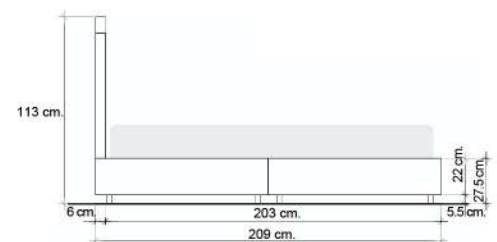

LEMOORE

6 ft (King)

For mattress: 6'x6.5' (182 cm. x198 cm.)

5 ft (Queen)

For mattress: 5'x6.5' (152 cm. x198 cm.)

3.5 ft (Twin)

For mattress: 3.5'x6.5' (106 cm. x198 cm.)

TOP VIEW

FRONT VIEW

SIDE VIEW