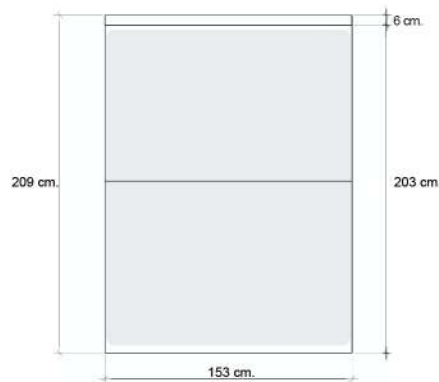

LEMOORE

6 ft (King)

For mattress: 6'x6.5' (182 cm. x198 cm.)

5 ft (Queen)

For mattress: 5'x6.5' (152 cm. x198 cm.)

3.5 ft (Twin)

For mattress: 3.5'x6.5' (106 cm. x198 cm.)

TOP VIEW

FRONT VIEW

SIDE VIEW